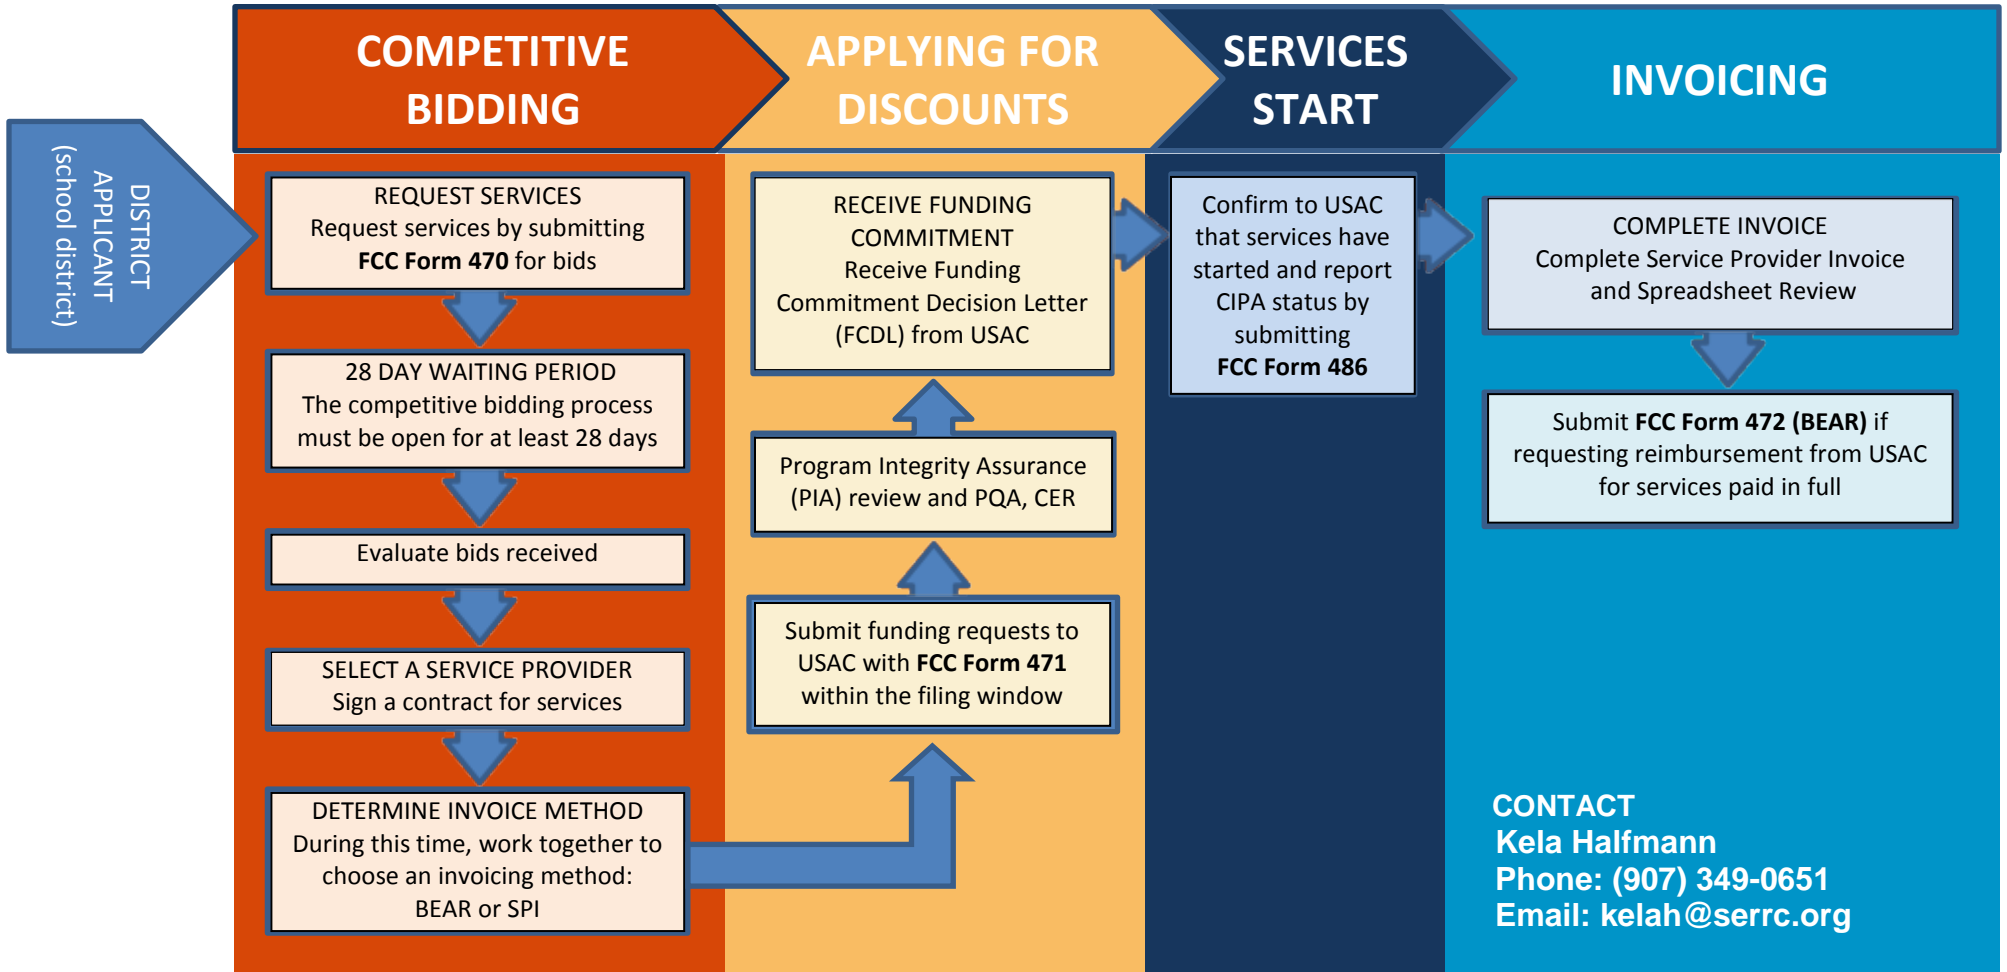

# SERRC E-RATE SERVICES

SERRC provides comprehensive E-Rate services to schools and libraries in support of student achievement.

## E-RATE PROCESS

### TYPES OF FUNDING:

CATEGORY 1 = Telecommunications/Internet

CATEGORY 2 = Internal connections based on 5-year budget status